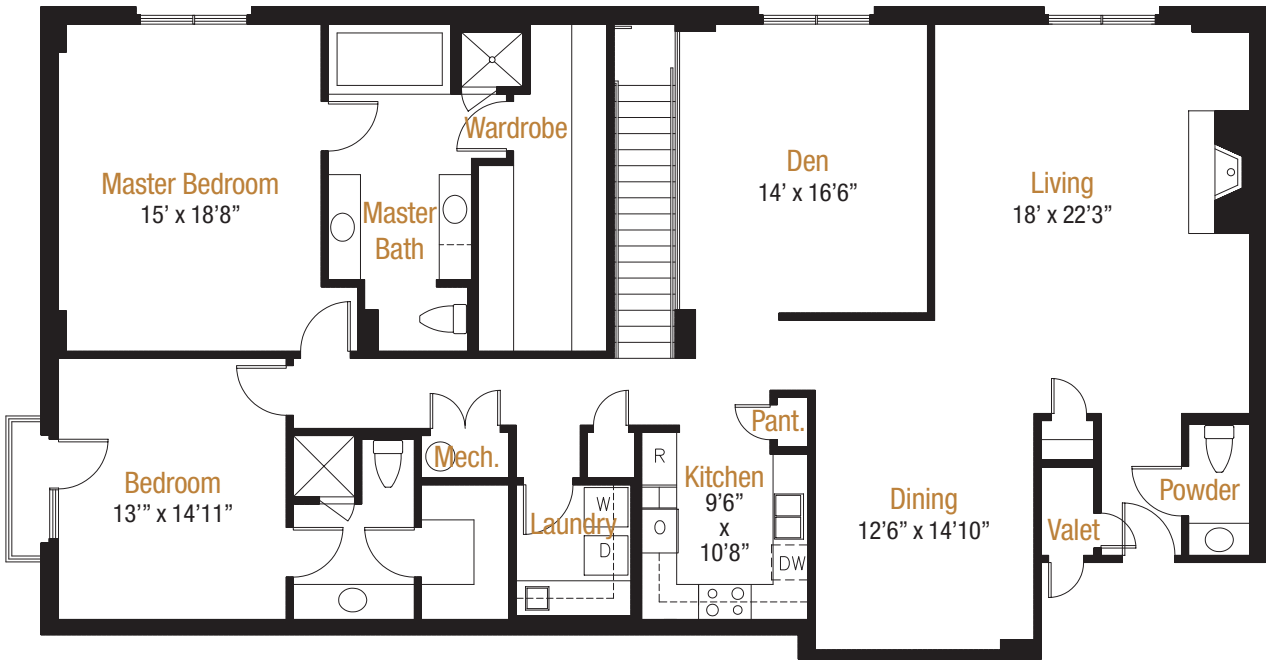

20 2363 Square Feet

2 bedrooms/den/ 2 1/2 baths  
Building 6505 and 6615

6505 & 6615