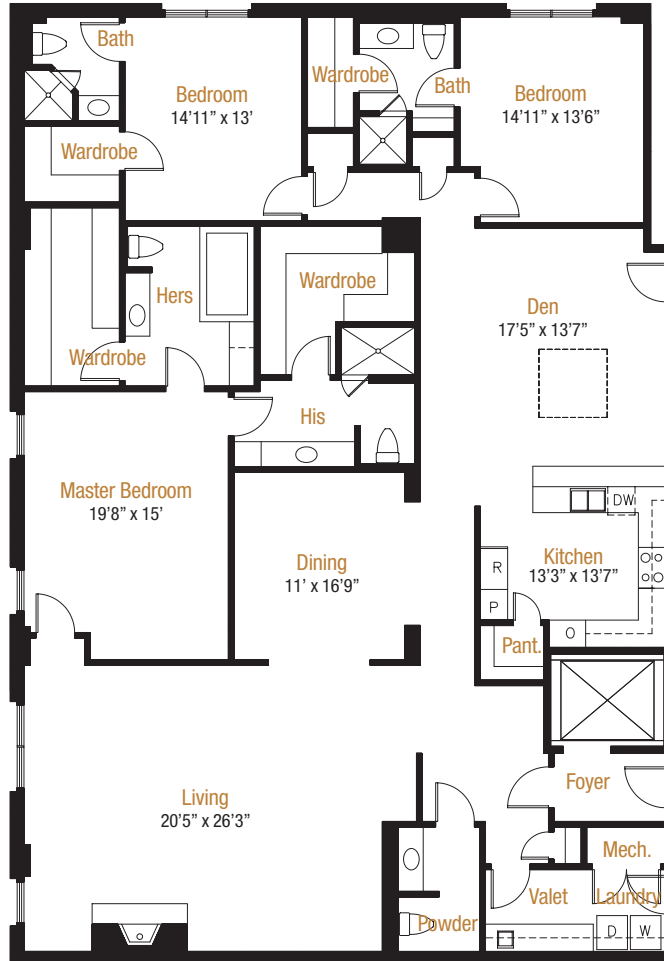

33 3288 Square Feet

3 bedrooms/den/4 1/2 baths
Building 6405 and 6535

6405

6535